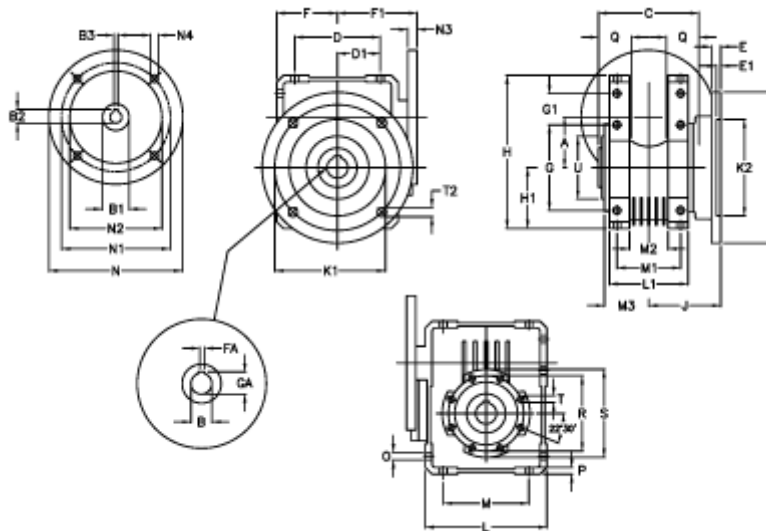

Article number: 392206303052636

Description: Worm Gear with Torque Limiter
W63 L2-UFC-30-P71B14

Measures

A = 62.17	E = 11	H = 182.5	M = 102	N4 = 6,5	U = 75
B = 25	E1 = 5	H1 = 72.5	M1 = 76	O = 9.0	
B1 E7 = 14	F = 73	J = 86.0	M2 = 46	P = 8	
B2 = 16.3	F1 = 95	K = 180	M3 = 53.0	Q = 35	
B3 H9 = 5	FA = 8	K1 = 150	N = 105	R = 90	
C = 120	G = 102	K2 = 115	N1 = 85	S = 105	
D = 102.0	G1 = 37.5	L = 145	N2 = 70	T = M8x14	
D1 = 51.0	GA = 28.3	L1 = 94	N3 = 11.0	T2 = 11.0	